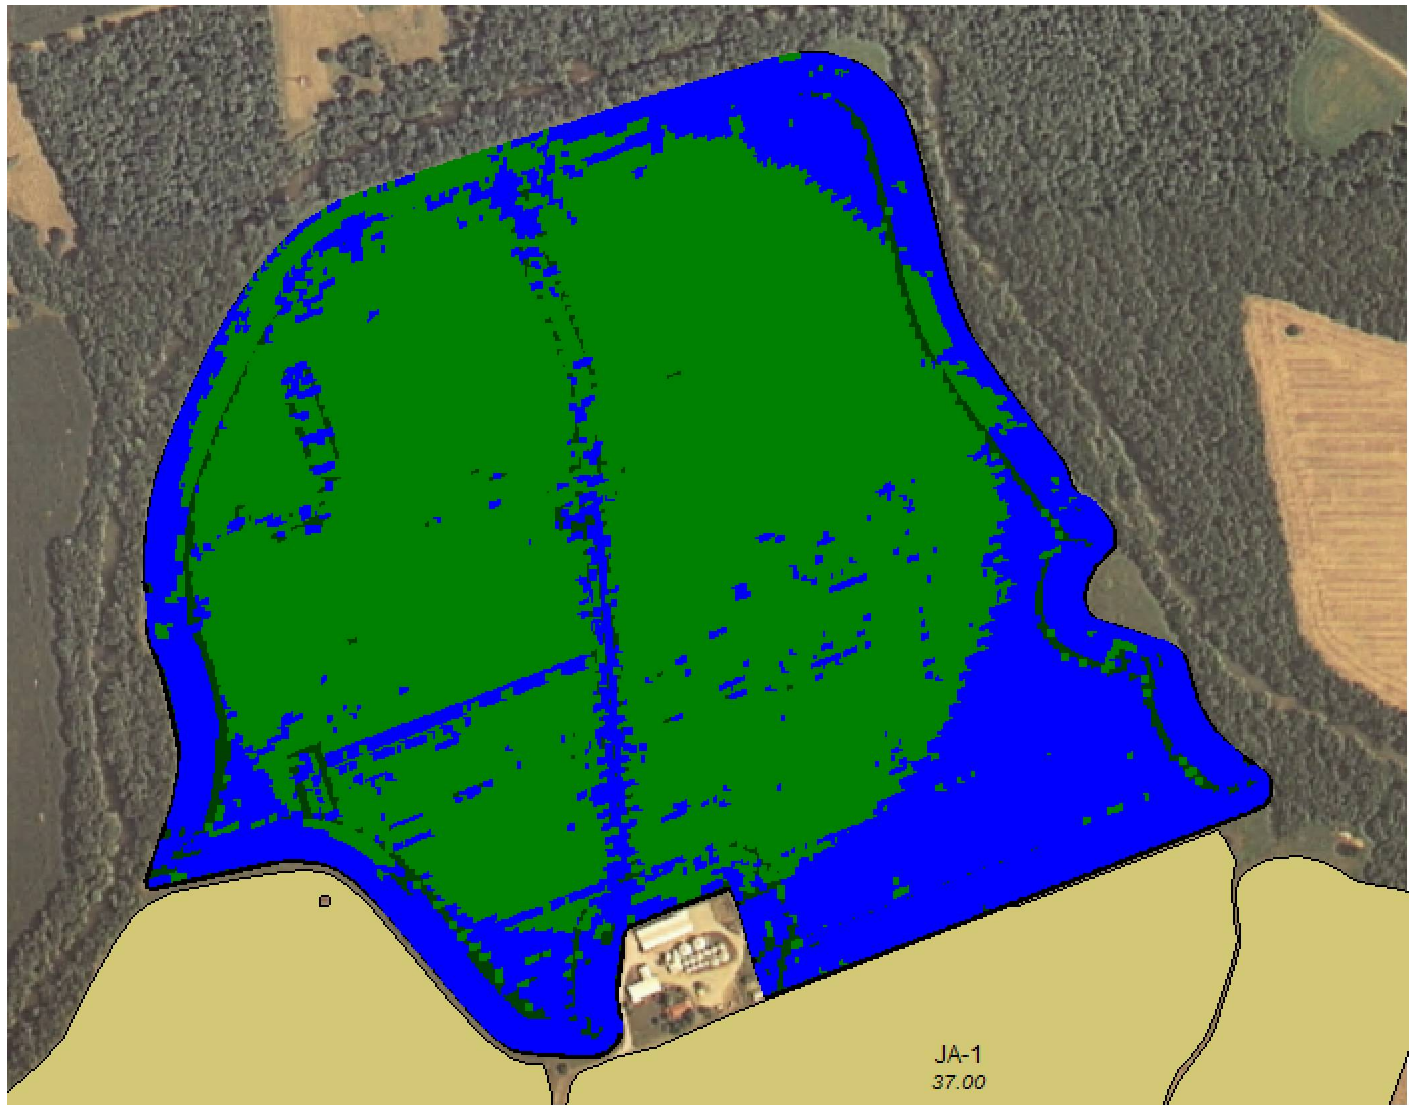

## Field Operation Map

**Prepared For:** Armistead Farms  
**Farm:** Home  
**Field:** HB-1  
**County:** Logan, KY

**Crop Zone:** Corn  
**Crop Year:** 2008  
**Prepared By:** Crop Production Services

### Data Values

Ave Yield	230.96
Ave MC	17.75
Acres	149.99
Dry Bu	34641
Wet Lbs	1999659
Count	27930

### Corn (bu/acre)

	Below 220
	Above 220