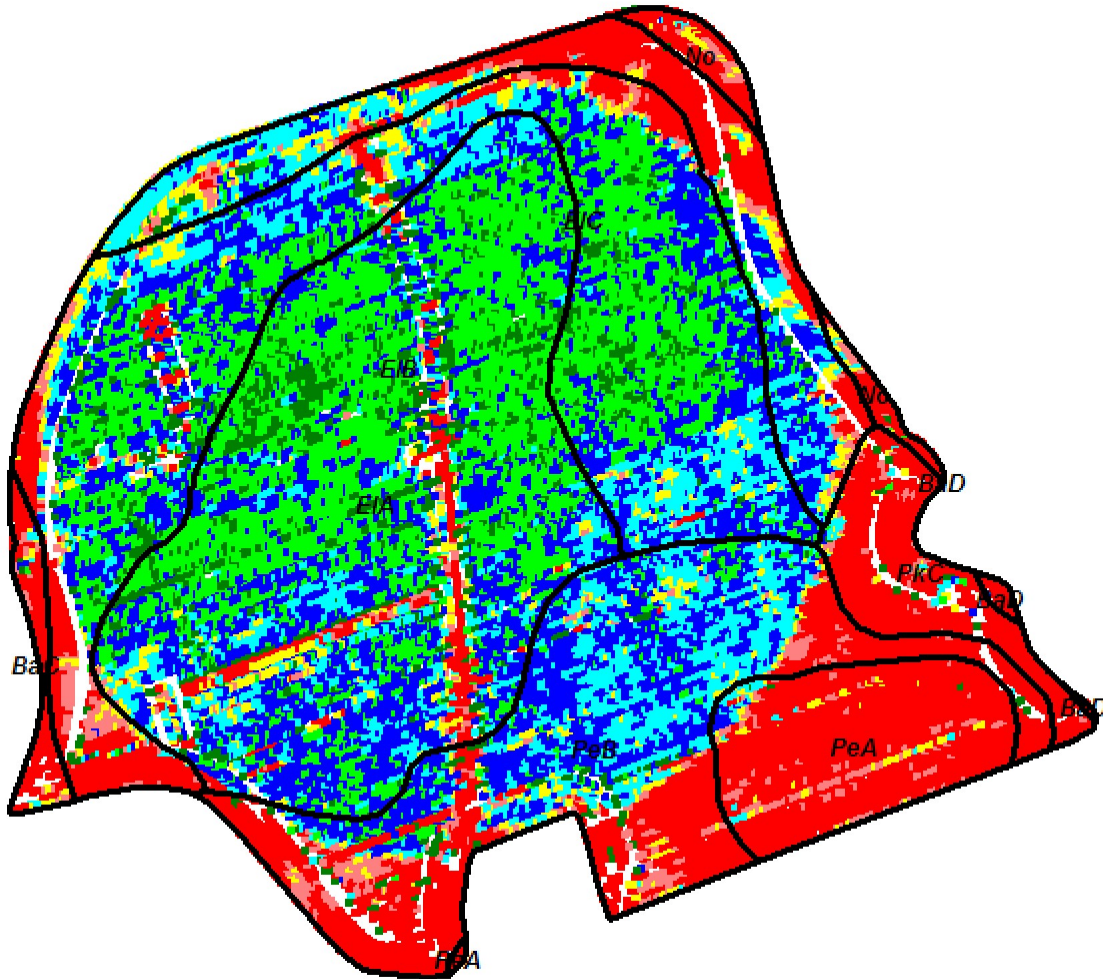

Armistead Farms

Yield by Soil Type

Prepared For: Armistead Farms
Farm: Home
Field: HB-1
Crop Zone: Corn
Crop Year: 2008

Acres: 160.00

County: Logan, KY
Twp Rng Sec:
Directions:

Prepared By: Crop Production Services

Scale = 475 feet/inch

musym	Yield	Acres
EIA	270.25	52.16
No	140.41	2.08
EIB	251.40	43.82
BaC	124.24	1.95
EIC	197.61	13.29
PKC	131.95	6.07
PeB	205.55	29.56
BaD	91.74	.28
PeA	152.04	10.57