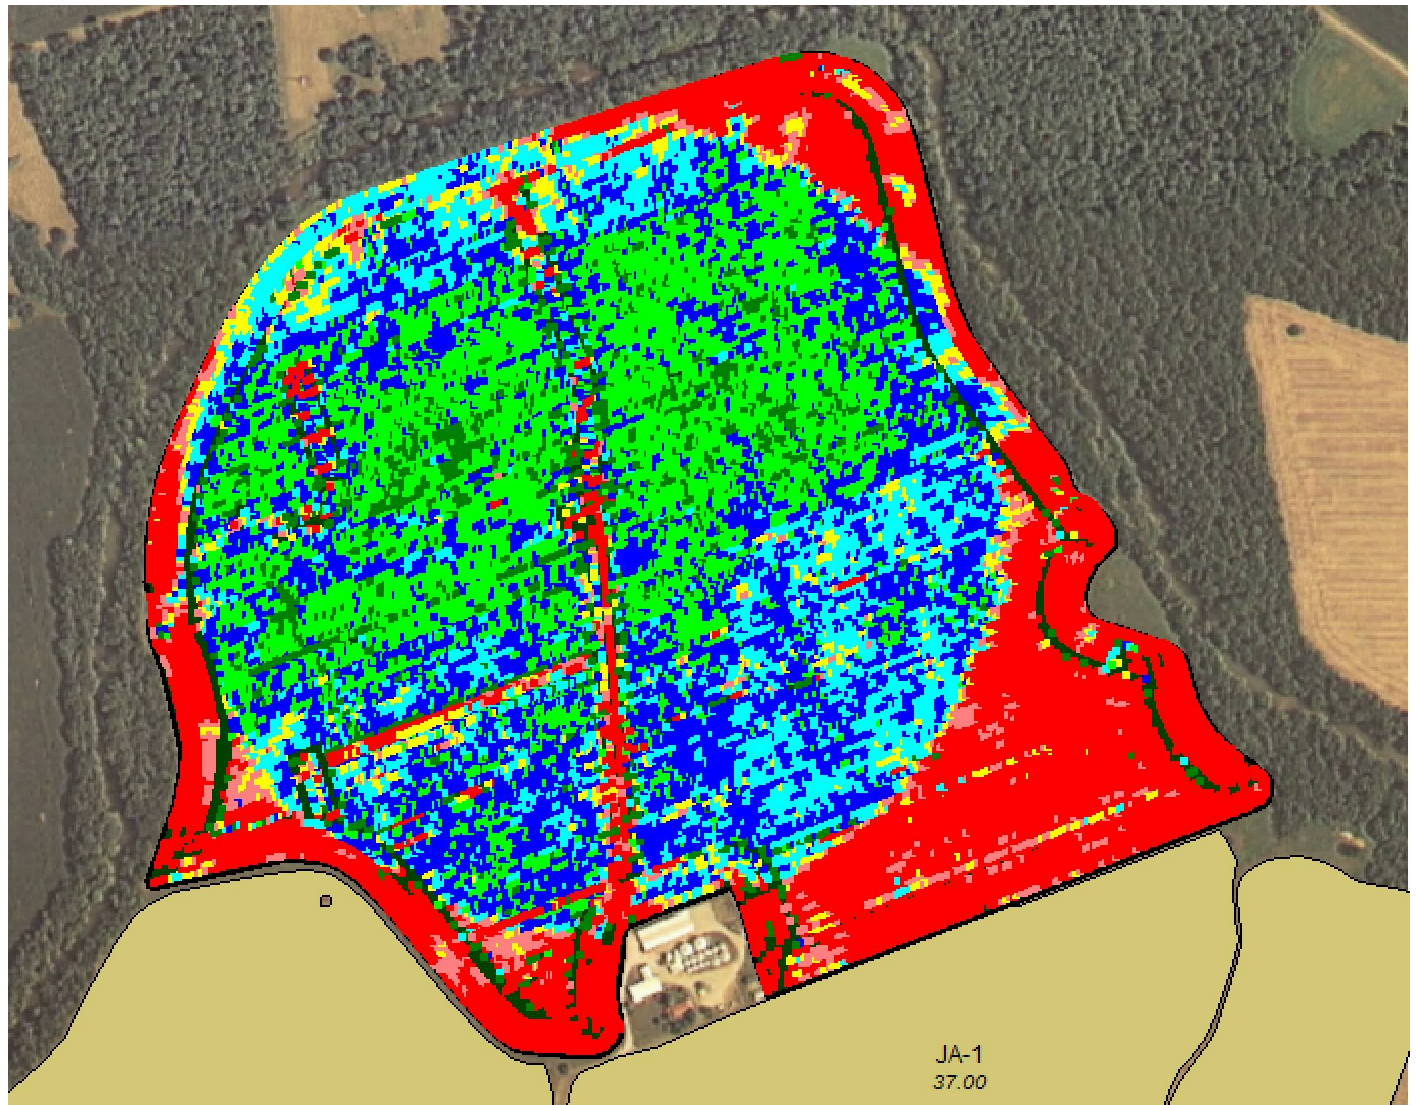

Armistead Farms

Field Operation Map

Prepared For: Armistead Farms Farm: Home Field: HB-1 County: Logan, KY	Crop Zone: Corn Crop Year: 2008 Prepared By: Crop Production Services
-------------------------------------------------------------------------------------------------------------	------------------------------------------------------------------------------------------------------

Data Values

Ave Yield	230.96
Ave MC	17.75
Acres	149.99
Dry Bu	34641
Wet Lbs	1999659
Count	27930

Corn (bu/acre)

■	Below 175
■	175 to 200
■	200 to 225
■	225 to 250
■	250 to 275
■	275 to 300
■	Above 300

Yield Distribution (%)