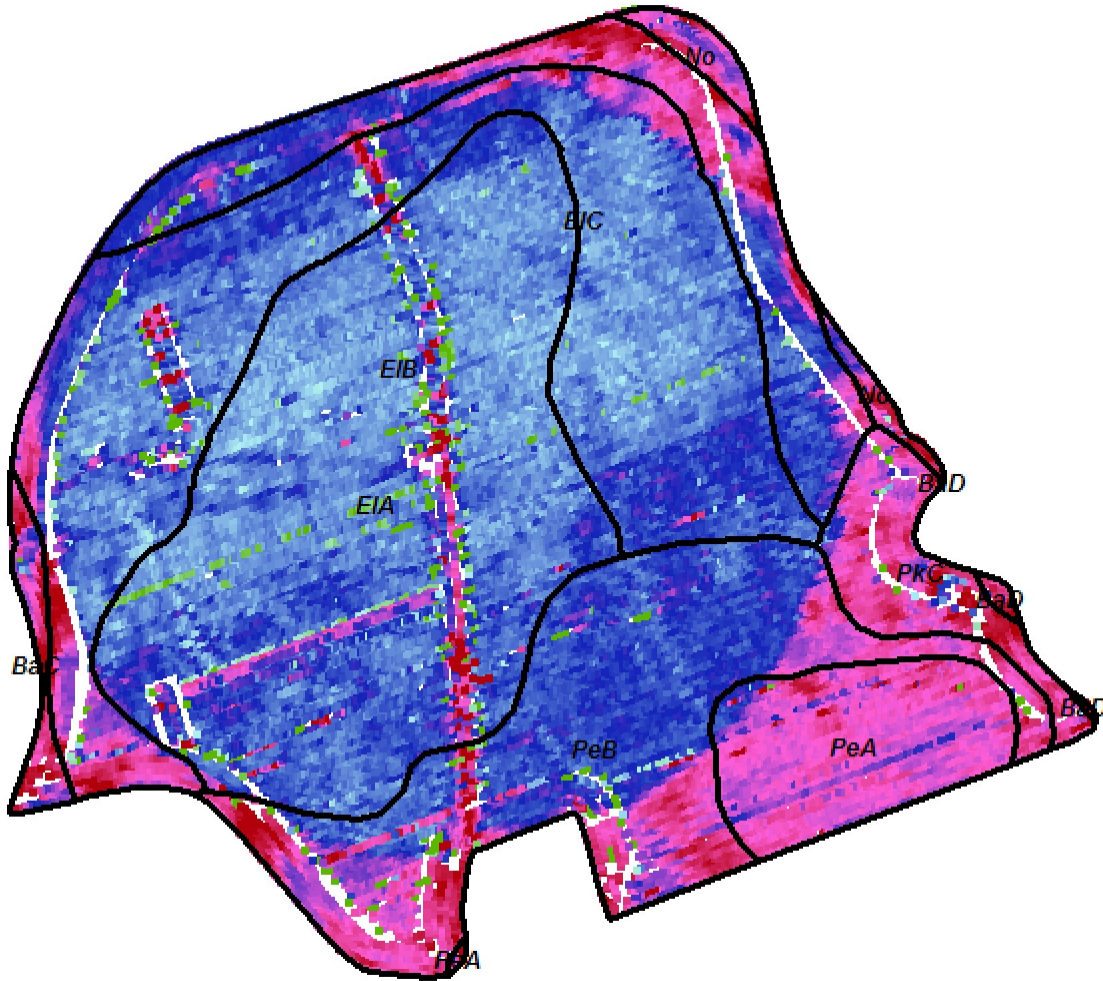

Armistead Farms

Yield by Soil Type

Prepared For: Armistead Farms Farm: Home Field: HB-1 Crop Zone: Corn Crop Year: 2008	County: Logan, KY Twp Rng Sec: Directions: Prepared By: Crop Production Services
Acres: 160.00	

Scale = 475 feet/inch

musym	Yield	Acres
EIA	270.25	52.16
No	140.41	2.08
EIB	251.40	43.82
BaC	124.24	1.95
EIC	197.61	13.29
PKC	131.95	6.07
PeB	205.55	29.56
BaD	91.74	.28
PeA	152.04	10.57