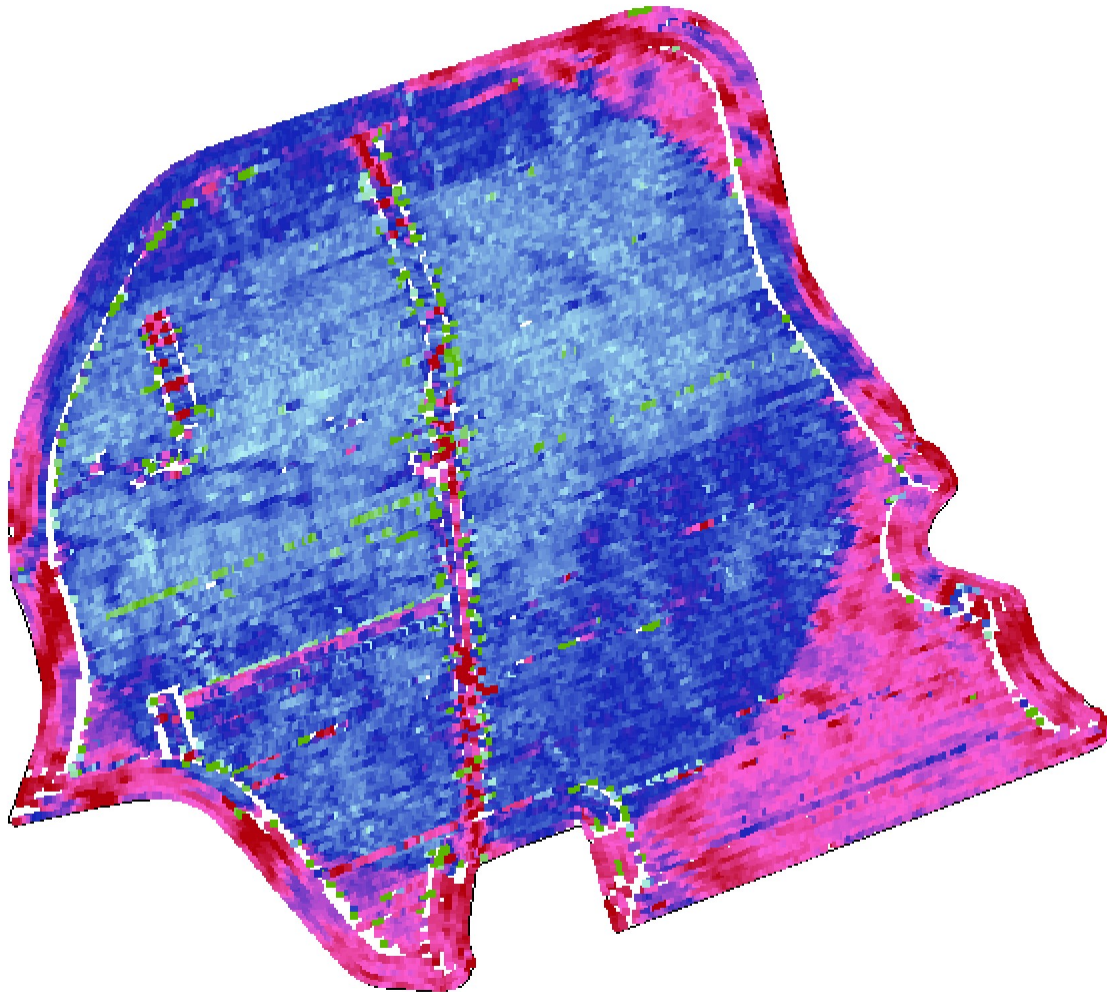

## Yield Map

**Prepared For:** Armistead Farms  
**Farm:** Home Farm  
**Field:** HB-1  
**Crop Zone:** Corn  
**Crop Year:** 2008

**Acres:** 160.00

**County:** Logan, KY  
**Twp Rng Sec:**  
**Directions:**

**Prepared By:** Crop Production Services

Scale = 469 feet/inch

### Mappable Values

**Avg Yield:** 230.95 bu/acre  
**Avg Moisture:** 17.75 %  
**Area:** 149.99 acres  
**Dry Bushels:** 34641 bushels  
**Wet Weight:** 2255417 pounds

### Corn (bu/acre)

58 147 237 326 415