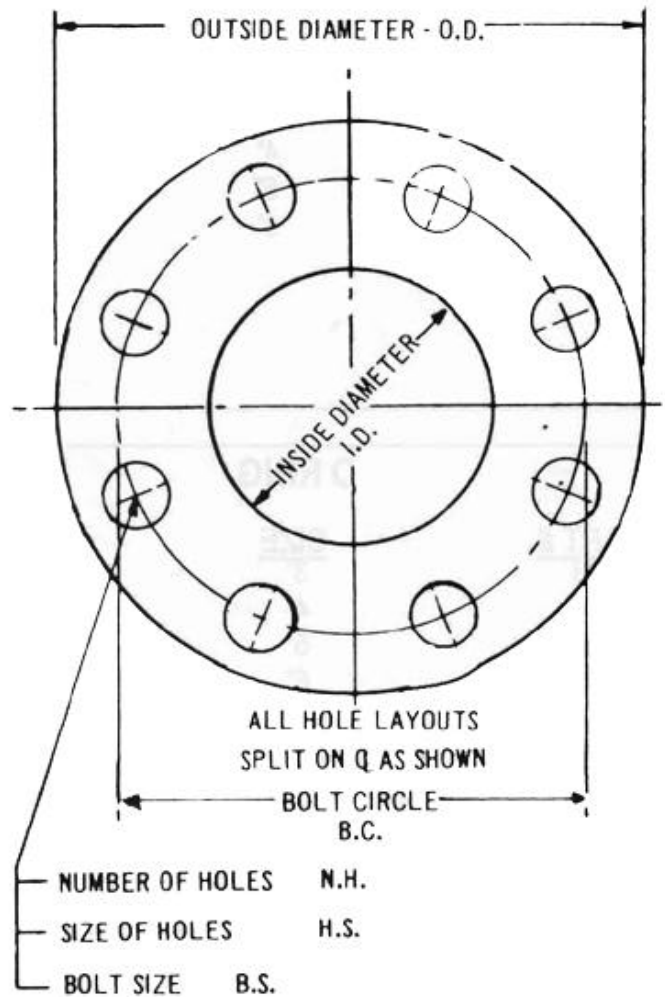

**PERFECTION SUCTION
GASKET**

<u>PART #</u>	<u>SIZE</u>	<u>PRICE</u>
GPER3	3"	\$ 2.50
GPER4	4"	\$ 3.00
GPER5	5"	\$ 4.25
GPER6	6"	\$ 4.50
GPER8	8"	\$ 9.00

PRICES SUBJECT TO CHANGE WITHOUT NOTICE
PRICES EFFECTIVE 01/01/05

TUCKASEE IRRIGATION

800-725-5986

WEBSITE: www.tuckaseeirrigation.com

DIMENSIONS						
PIPE SIZE	O.D.	I.D.	B.C.	N.H.	H.S.	B.S.
2"	6"	2"	4 ³ / ₄ "	4	³ / ₄ "	⁵ / ₈ "
3"	7 ¹ / ₂ "	3"	6"	4	³ / ₄ "	⁵ / ₈ "
4"	9"	4"	7 ¹ / ₂ "	8	³ / ₄ "	⁵ / ₈ "
5"	10"	5"	8 ¹ / ₂ "	8	⁷ / ₈ "	³ / ₄ "
6"	11"	6"	9 ¹ / ₂ "	8	⁷ / ₈ "	³ / ₄ "
8"	13 ¹ / ₂ "	8"	11 ³ / ₄ "	8	⁷ / ₈ "	³ / ₄ "
10"	16"	10"	14 ¹ / ₄ "	12	1"	⁷ / ₈ "
12"	19"	12"	17"	12	1"	⁷ / ₈ "
14"	21"	14"	18 ³ / ₄ "	12	1 ¹ / ₈ "	1"
16"	23 ¹ / ₂ "	16"	21 ¹ / ₄ "	16	1 ¹ / ₈ "	1"
18"	25"	18"	22 ³ / ₄ "	16	1 ¹ / ₄ "	1 ¹ / ₈ "